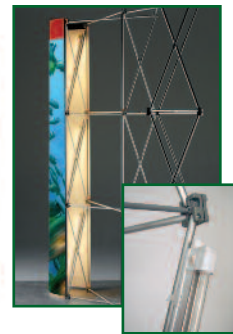

Ellipse Case AC334B

Graphic Cases

The essential accessory to transport pop-ups.

Powerspot 1200

1. Illuminate for greater impact
   - 20w Fluorescent lighting for greater display impact
2. Code PS1200