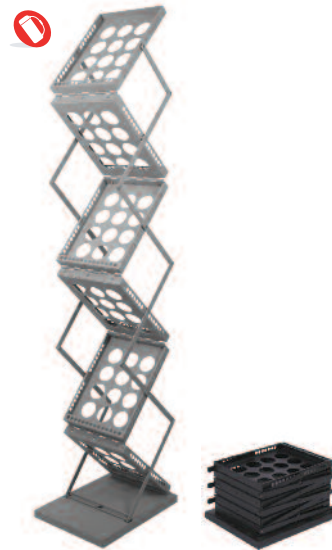

Literature Holders

Illusion

A versatile cantilever literature stand, collapsible for easy transportation. Ideal for exhibition displays.

- One step easy cantilever assembly action
- Available for A4 format
- 4 pockets
- Available in black or silver powdercoat

Code WH402

Expression

Available Summer

- Versatile one-step cantilever assembly action
- Automatically locks in open or folded position
- 4 pocket A4 capacity
- Robust transparent polycarbonate pockets
- Colours as shown

Code AS318

Zed-up

Highly functional, double-sided literature holder, with 6 x A4 pockets.

- Double-sided
- Collapsible
- Available for A4 and A3 format
- 6 pockets
- Padded carry bag included
- Available in black or silver powdercoat

Code AS205

Prism **NEW**

- Stylish and stable one piece double-sided unit
- Heavy steel base with stand tubes
- 6 x A4 acrylic pockets
- Slots in stand tubes can accommodate your own graphic header

Code AS316