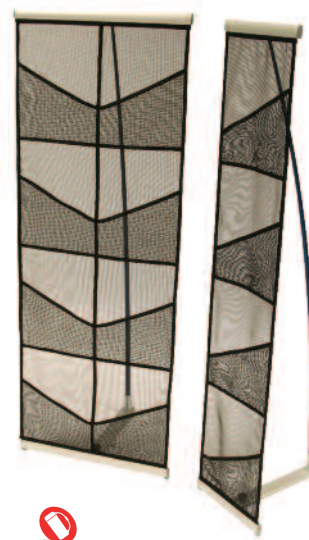

Literature Holders

Illusion

A versatile cantilever literature stand, collapsible for easy transportation. Ideal for exhibition displays.

- One step easy cantilever assembly action
- Available for A4 format
- 4 pockets
- Available in black or silver powdercoat

Code AS318

Zed-up

Highly functional, double-sided literature holder, with 6 x A4 pockets.

- Double-sided
- Collapsible
- Available for A4 and A3 format
- 6 pockets
- Padded carry bag included
- Available in black or silver powdercoat

Code AS205

Prism **NEW**

- Stylish and stable one piece double-sided unit
- Heavy steel base with stand tubes
- 6 x A4 acrylic pockets
- Slots in stand tubes can accommodate your own graphic header

Code AS316

Standard 10-Up

- High tech styling
- Double sided acrylic shelves
- 6 A4 pockets
- Heavy duty case included
- Collapsible
- Anodised silver

Code WH421

Xanadu

- Lightweight components
- Quick and easy to assemble
- A4 portrait format
- Available with 4 & 8 pockets
- Available in black
- 3 piece construction