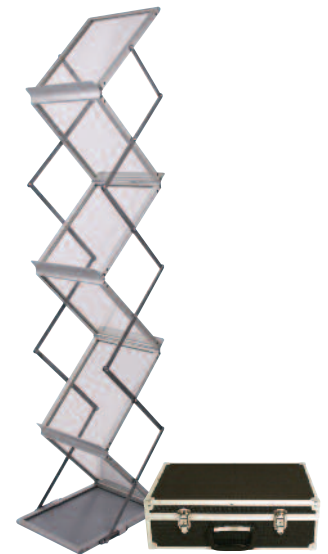

Literature Holders

Illusion

A versatile cantilever literature stand, collapsible for easy transportation. Ideal for exhibition displays.

- One step easy cantilever assembly action
- Available for A4 format
- 4 pockets
- Available in black or silver powdercoat

Code AS318

Zed-up

Highly functional, double-sided literature holder, with 6 x A4 pockets.

- Double-sided
- Collapsible
- Available for A4 and A3 format
- 6 pockets
- Padded carry bag included
- Available in black or silver powdercoat

Code WH412 (A4) or WH413 (A3)

Zed-Up Lite

- High tech styling
- Double sided acrylic shelves
- 6 A4 pockets
- Heavy duty case included
- Collapsible
- Available in anodised silver

Code AS315

10-Up Deluxe

- Curvaceous styling with 10 'wire frame' pockets
- Slim and lightweight
- Available in black or silver

Code AS205

Prism **NEW**

- Stylish and stable one piece double-sided unit
- Heavy steel base with stand tubes
- 6 x A4 acrylic pockets
- Slots in stand tubes can accommodate your own graphic header

Code AS316