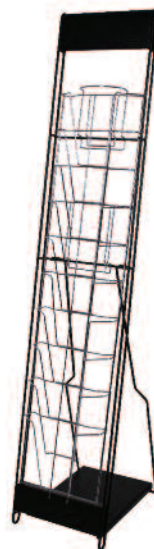

Literature Holders

Illusion

A versatile cantilever literature stand, collapsible for easy transportation. Ideal for exhibition displays.

- One step easy cantilever assembly action
- Available for A4 format
- 4 pockets
- Available in black or silver powdercoat

Code AS318

Zed-up

Highly functional, double-sided literature holder, with 6 x A4 pockets.

- Double-sided
- Collapsible
- Available for A4 and A3 format
- 6 pockets
- Padded carry bag included
- Available in black or silver powdercoat

Code WH412 (A4) or WH413 (A3)

Zed-Up Lite

- High tech styling
- Double sided acrylic shelves
- 6 A4 pockets
- Heavy duty case included
- Collapsible
- Available in anodised silver

Code AS315

10-Up Deluxe

- Curvaceous styling with 10 'wire frame' pockets
- Slim and lightweight
- Available in black or silver

Standard 10-Up

- High tech styling
- Double sided acrylic shelves
- 6 A4 pockets
- Heavy duty case included
- Collapsible
- Anodised silver

Code WH421

Xanadu

- Lightweight components
- Quick and easy to assemble
- A4 portrait format
- Available with 4 & 8 pockets
- Available in black
- 3 piece construction