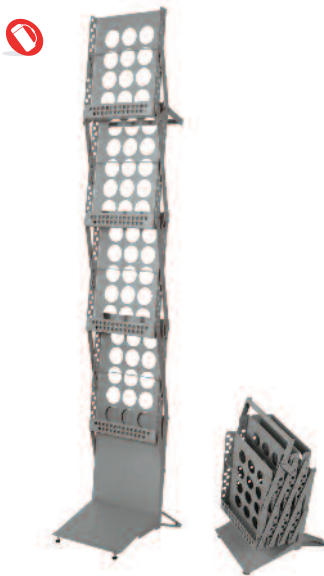

Literature Holders

Illusion

A versatile cantilever literature stand, collapsible for easy transportation. Ideal for exhibition displays.

- One step easy cantilever assembly action
- Available for A4 format
- 4 pockets
- Available in black or silver powdercoat

Code WH402

Expression

Available Summer

- Versatile one-step cantilever assembly action
- Automatically locks in open or folded position
- 4 pocket A4 capacity
- Robust transparent polycarbonate pockets
- Colours as shown

Code AS318

Zed-up

Highly functional, double-sided literature holder, with 6 x A4 pockets.

- Double-sided
- Collapsible
- Available for A4 and A3 format
- 6 pockets
- Padded carry bag included
- Available in black or silver powdercoat

Code AS205

Prism **NEW**

- Stylish and stable one piece double-sided unit
- Heavy steel base with stand tubes
- 6 x A4 acrylic pockets
- Slots in stand tubes can accommodate your own graphic header

Code AS316