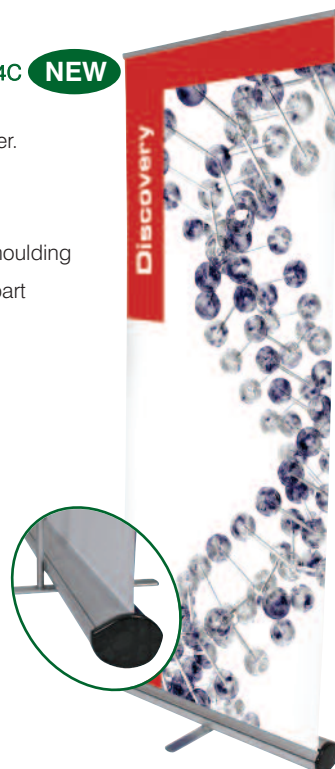

Visible Graphic Area:

H - 1465 - 2120mm
W - 800 or 1000mm

(All sizes are approximate)