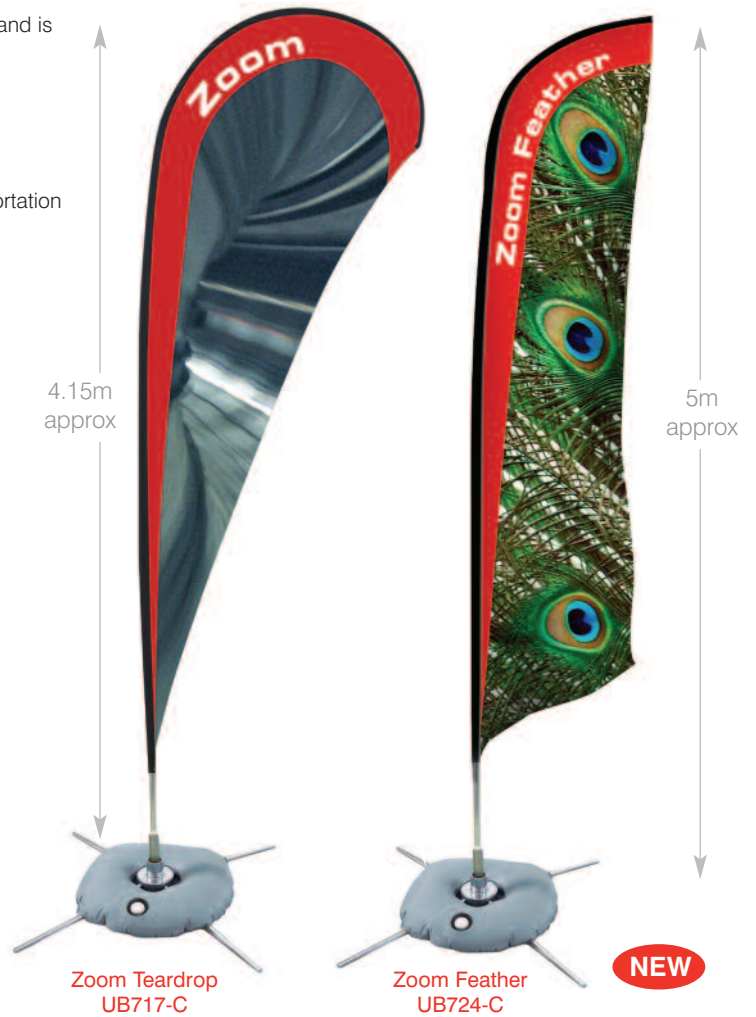

Zoom Flags **NEW**

The Zoom is ideal for all types of indoor or outdoor displays and events and is available with a choice of bases to suit a variety of different surfaces.

- Teardrop (UB717-C) or Feather (UB724-C) designs available
- Very lightweight portable outdoor banners
- Aluminium base with glass fibre pole, which makes it easy for transportation
- Suitable for lightweight fabric graphics
- Choice of bases to suit a range of applications
- Includes carry bag

Weighting Ring UB719-C

Base Foot UB718-C

Drive-on Car Foot UB721-C

Ground Stake UB720-C
(sand, soil, snow)

(Kit shown includes UB719-C and UB718-C)

Mistral Flag **NEW**

(New this Spring) - Code UB725-C

Mistral is a unit that will mount a graphic on both poles and solid walls. Its non-rusting construction makes it the perfect display for both outside and inside use.

- Fixes to post (eg lamp post) or solid wall
- Non-rusting, stainless steel, cast aluminum, and fibreglass construction
- Fibreglass rod can be cut down for narrower graphics
- Mounting bracket that will work for both poles and walls
- Brackets can be moved for adjustable graphic height
- Spring loaded banner arms allow the system and the graphics to better withstand gusty weather

Visible Graphic Area:

H - Variable
W - 795mm (max)

(All sizes are approximate)