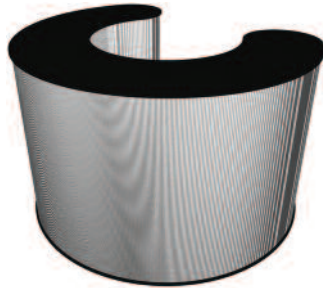

Portable Furniture

Physique is the flat-pack furniture of the display and exhibition industry. Constructed from composite materials and flexible MDF or PVC tambour, Physique can be transformed into virtually any shape or function required. Physique's strength and durability means that it can be re-used many times. All physique units are easy to assemble without the need for tools. **Tops and bases are available in Birch, Silver or Black thermoformed finishes.** (NB Bags are available for any of the portable furniture). POA

Physique units can also be custom designed to your specification.

Physique is constructed from MDF tambour, which is strong, versatile and available in beech, brushed aluminium laminate or a choice of fabric finishes.

Physique can be **custom** designed to fit your specific requirements. We simply need an idea or sketch to allow us to **design** it for you.

Physique Contour (see page 28) is a brand new range of 4 exciting designs that are strong, durable, high specification counter units specially created to complement the latest stand designs. Contour is constructed from heavy duty PVC tambour, available in silver or white and can be customised by overprinting directly onto the white tambour.

Physique Graphic incorporates a unique **Twist & Lock** pole system, constructed from composite materials and 25mm aluminium tube poles, creating an internal structure that strengthens the unit without the need for an MDF tambour wrap. This makes it lighter and more portable than traditional tambour wraps, at approx. 70% the weight. The graphic wrap (not included) can be applied directly using hook & loop fastener. This with the addition of PVC graphic strengthening strips, creates a cleaner more professional finish. (Available where indicated).