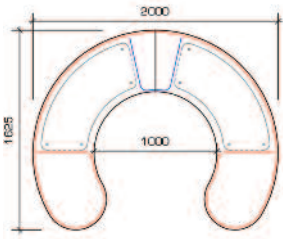

Portable Furniture

Physique is the flat-pack furniture of the display and exhibition industry. Constructed from composite materials and flexible MDF or PVC tambour, Physique can be transformed into virtually any shape or function required. Physique's strength and durability means that it can be re-used many times. All physique units are easy to assemble without the need for tools. **Tops and bases are available in Birch, Silver or Black thermoformed finishes.** (NB Bags are available for any of the portable furniture). POA

Physique units can also be custom designed to your specification.