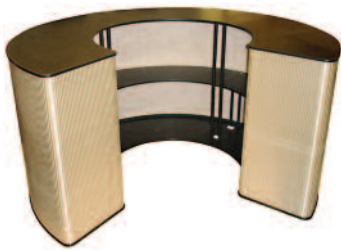

Portable Furniture

Physique is the flat-pack furniture of the display and exhibition industry. Constructed from composite materials and flexible MDF or PVC tambour, Physique can be transformed into virtually any shape or function required. Physique's strength and durability means that it can be re-used many times. All physique units are easy to assemble without the need for tools. **Tops and bases are available in Birch, Silver or Black thermoformed finishes.** (NB Bags are available for any of the portable furniture). POA

Physique units can also be custom designed to your specification.

Physique is constructed from MDF tambour, which is strong, versatile and available in beech, brushed aluminium laminate or a choice of fabric finishes.

Physique can be **custom** designed to fit your specific requirements. We simply need an idea or sketch to allow us to **design** it for you.

Physique Contour (see page 28) is a brand new range of 4 exciting designs that are strong, durable, high specification counter units specially created to complement the latest stand designs. Contour is constructed from heavy duty PVC tambour, available in silver or white and can be customised by overprinting directly onto the white tambour.

Physique Graphic incorporates a unique **Twist & Lock** pole system, constructed from composite materials and 25mm aluminium tube poles, creating an internal structure that strengthens the unit without the need for an MDF tambour wrap. This makes it lighter and more portable than traditional tambour wraps, at approx. 70% the weight. The graphic wrap (not included) can be applied directly using hook & loop fastener. This with the addition of PVC graphic strengthening strips, creates a cleaner more professional finish. (Available where indicated).